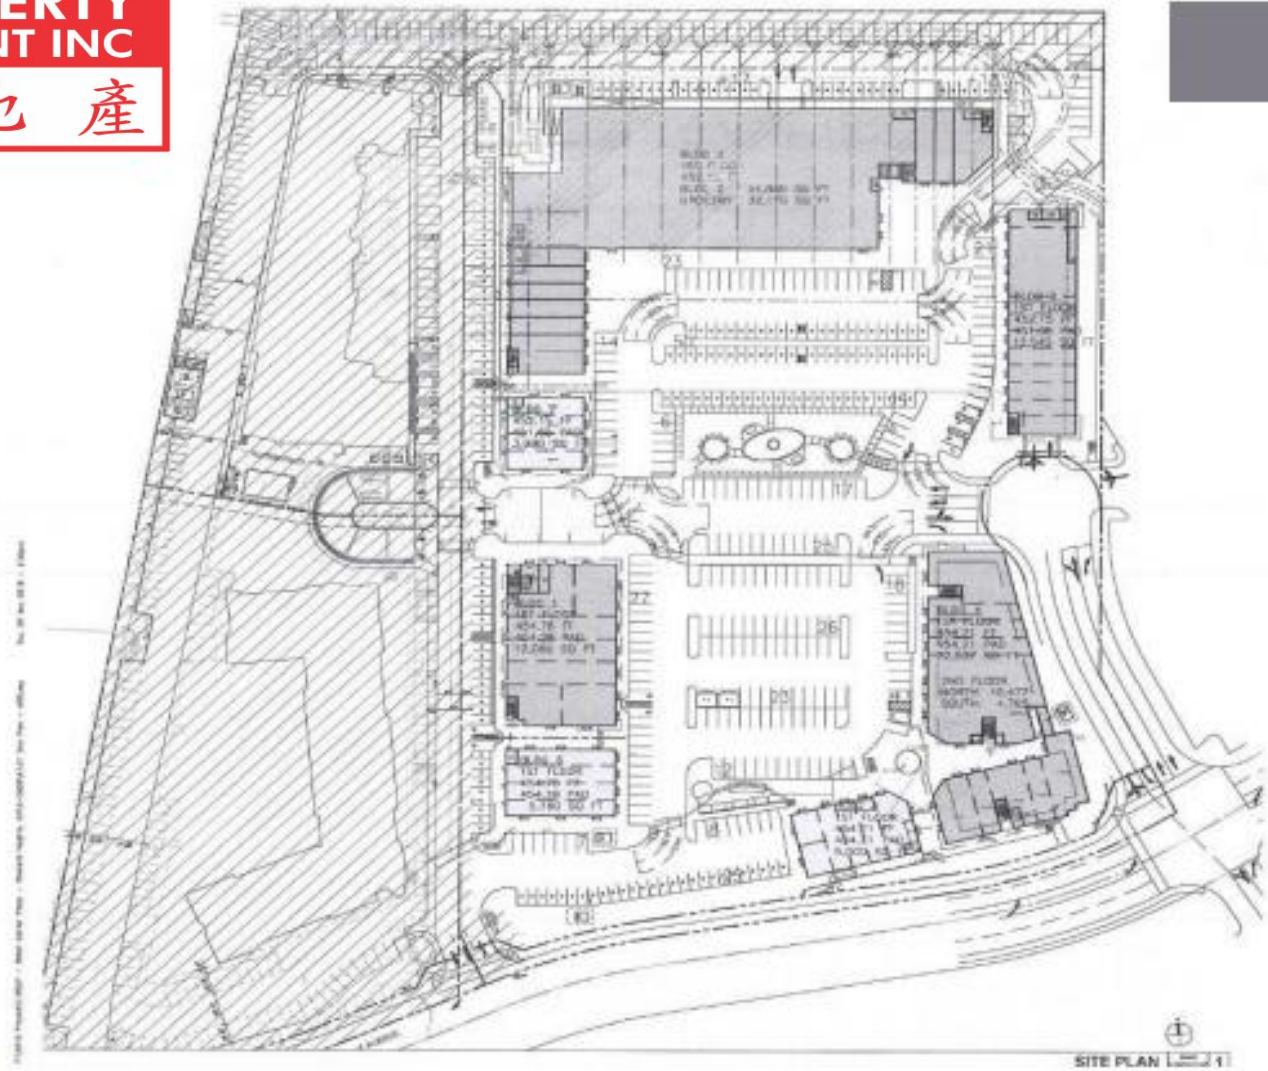

SITE PLAN

STEPHEN CHAN
President

18801 Gale Ave, Rowland Heights

**Office (626) 458-9000
Cell (626) 456-1111**

**GE PROPERTY
DEVELOPMENT INC**

佳 富 地 產

PROPOSED RENTAL RATES

Supermarket	\$1.95 NNN
Anchor	\$2.25NNN
Retail	\$3.00 NNN
Restaurant	\$4.00 NNN
2nd Floor Office	\$3.00 Gross